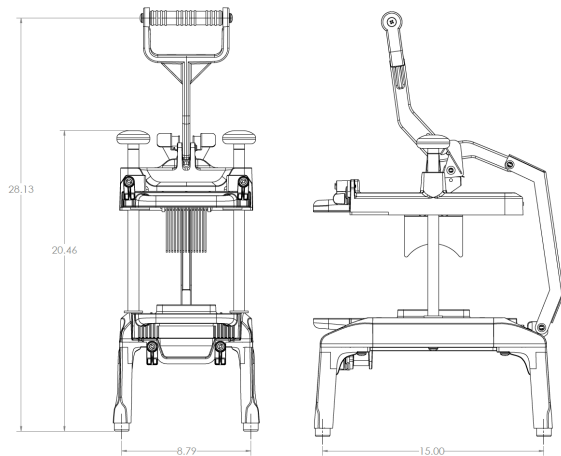

Specifications

Saber King Mini

Product Number: 981-000-00

Ordering Information

Model Number	Description
981-000-00	Saber King Mini® Chassis
981-000-12A	1/4" Tomato Blade & Pusher Set (2 Tomatoes)
981-000-20A	3/16" Universal Blade & Pusher Set
981-000-50A	1/4" Dicer Blade & Pusher Set
981-000-51A	3/8" Dicer Blade & Pusher Set
981-000-52A	1/2" Dicer Blade & Pusher Set
981-000-60A	Wedger Full Blade & Pusher Set - 2 Section
981-000-61A	Wedger Full Blade & Pusher Set - 6 Section
981-000-62A	Wedger Full Blade & Pusher Set - 8 Section
981-000-65A	Wedger Full Blade & Pusher Set - Halfer
980-000-02	Saber King Cleaning Tool/White Brush Kit

Dimensions

Model Number	Height in (cm)	Width in (cm)	Depth in (cm)	Shipping Weight lbs (kg)
981-000-00	23 in (58.4)	15 in (38.1)	21 in (53.3)	21.0 lb (9.53)
981-000-XXA	6 in (15.2)	16 in (40.6)	12 in (30.5)	8 lb (3.63)
981-000-XXB	6 in (15.2)	16 in (40.6)	12 in (30.5)	5 lb (2.27)
981-000-XXC	6 in (15.2)	16 in (40.6)	12 in (30.5)	3 lb (1.36)

Specifications

Replacements

Model Number	Description
981-000-12B	1/4" Tomato Replacement Blade (2 Tomatoes)
981-000-12C	1/4" Tomato Pusher Head (2 Tomatoes)
981-000-20B	3/16" Universal Replacement Blade
981-000-20C	3/16" Universal Pusher Head
981-000-50B	1/4" Dicer Replacement Blade
981-000-50C	1/4" Dicer Pusher Head Set
981-000-51B	3/8" Dicer Replacement Blade
981-000-51C	3/8" Dicer Pusher Head
981-000-52B	1/2" Dicer Replacement Blade
981-000-52C	1/2" Dicer Pusher Head
981-000-60B	Wedger Replacement Blade Assy - 4 Section
981-000-60C	Wedger Pusher Assy - 4 section
981-000-61B	Wedger Replacement Blade Assy - 6 Section
981-000-61C	Wedger Pusher Assy - 6 section
981-000-62B	Wedger Replacement Blade Assy - 8 Section
981-000-62C	Wedger Pusher Assy - 8 section
981-000-65B	Wedger Replacement Blade Assy - Halfer