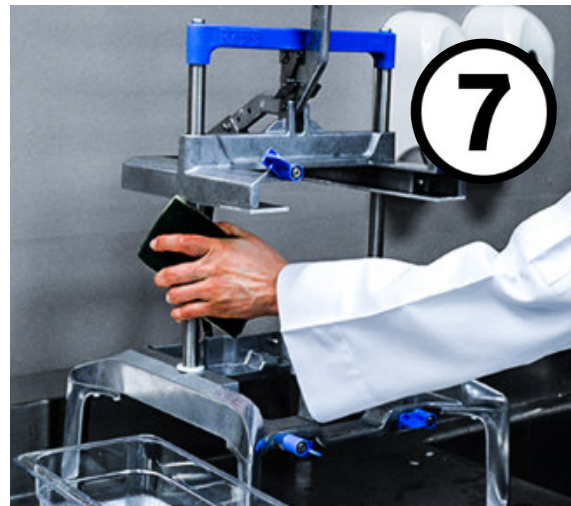

# SK® CLEANING INSTRUCTIONS

Please reference the EcoLab® cleaning procedures for additional details. Wear cut resistant gloves when working with any blades.

SK®  
SABER KING

PRINCECASTLE™