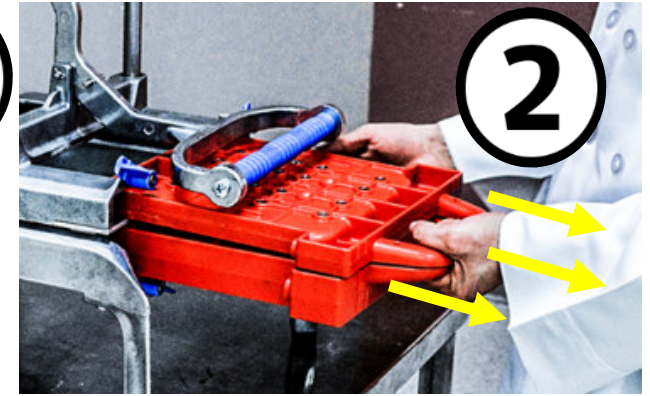

# SK® CLEANING INSTRUCTIONS

Please reference the EcoLab® cleaning procedures for additional details. Wear cut resistant gloves when working with any blades.

SK®  
SABER KING

PRINCECASTLE™